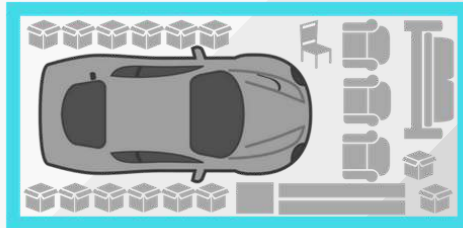

STORAGES

STORAGE
& MOVING
GUIDE

STORAGE SIZE GUIDE

Look for a storage company genuinely interested in your needs.

5 X 5 (25sq ft) -

Great for storing extra items, stacking boxes, seasonal items and file storage.

5 X 10 (50sq ft) -

The Size of a walk in closet, it fits the contents of a bedroom or small studio.

10 X 10 (100sq ft) -

Fits the contents of a 1-2 bedroom apartment including the refrigerator, washer, and dryer. Because of its square structure, its a good option for creating a walkway.

10 X 15 (150sq ft) -

Size of a very large bedroom, will hold the furnishings from a small house or 2 bedroom apartment, plus some extra space for seasonal outdoor items a well.

10 X 20 (200sq ft) -

Size of a one car garage, fits the size of a 3 bedroom home, including a washer, dryer, and refrigerator. It is large enough to fit a car, truck, RV, or boat, plus extra boxes.

10 X 30 (300sq ft) -

Comparable to a 2 car garage, this size is large enough to hold 2 vehicles, an RV, boat, plus extra space for boxes and other items.

Moving Tips

START PACKING EARLY

The more time you have, the less stressful your move will be.