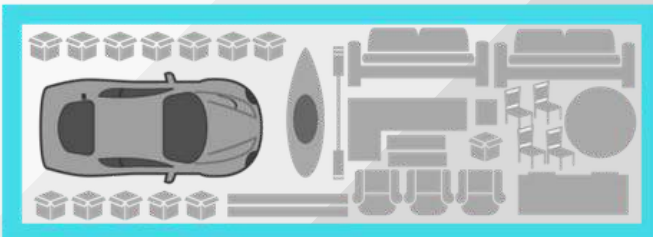

STORAGES

STORAGE
& MOVING
GUIDE

STORAGE SIZE GUIDE

Look for a storage company genuinely interested in your needs.

5 X 5 (25sq ft) -

Great for storing extra items, stacking boxes, seasonal items and file storage.

5 X 10 (50sq ft) -

The Size of a walk in closet, it fits the contents of a bedroom or small studio.

10 X 10 (100sq ft) -

Fits the contents of a 1-2 bedroom apartment including the refrigerator, washer, and dryer. Because of its square structure, its a good option for creating a walkway.

10 X 15 (150sq ft) -

Size of a very large bedroom, will hold the furnishings from a small house or 2 bedroom apartment, plus some extra space for seasonal outdoor items a well.

10 X 20 (200sq ft) -

Size of a one car garage, fits the size of a 3 bedroom home, including a washer, dryer, and refrigerator. It is large enough to fit a car, truck, RV, or boat, plus extra boxes.

10 X 30 (300sq ft) -

Comparable to a 2 car garage, this size is large enough to hold 2 vehicles, an RV, boat, plus extra space for boxes and other items.

Moving Tips

START PACKING EARLY

The more time you have, the less stressful your move will be.