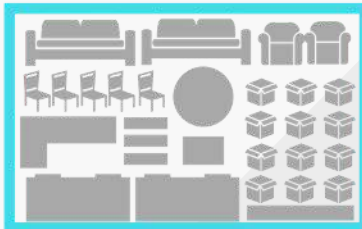

STORAGES

STORAGE
& MOVING
GUIDE

STORAGE SIZE GUIDE

Look for a storage company genuinely interested in your needs.

5 X 5 (25sq ft) -

Great for storing extra items, stacking boxes, seasonal items and file storage.

5 X 10 (50sq ft) -

The Size of a walk in closet, it fits the contents of a bedroom or small studio.

10 X 10 (100sq ft) -

Fits the contents of a 1-2 bedroom apartment including the refrigerator, washer, and dryer. Because of its square structure, its a good option for creating a walkway.

10 X 15 (150sq ft) -

Size of a very large bedroom, will hold the furnishings from a small house or 2 bedroom apartment, plus some extra space for seasonal outdoor items a well.

10 X 20 (200sq ft) -

Size of a one car garage, fits the size of a 3 bedroom home, including a washer, dryer, and refrigerator. It is large enough to fit a car, truck, RV, or boat, plus extra boxes.