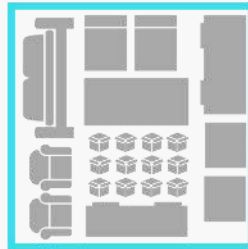

STORAGES

STORAGE
& MOVING
GUIDE

STORAGE SIZE GUIDE

Look for a storage company genuinely interested in your needs.

5 X 5 (25sq ft) -

Great for storing extra items, stacking boxes, seasonal items and file storage.

5 X 10 (50sq ft) -

The Size of a walk in closet, it fits the contents of a bedroom or small studio.

10 X 10 (100sq ft) -

Fits the contents of a 1-2 bedroom apartment including the refrigerator, washer, and dryer. Because of its square structure, its a good option for creating a walkway.

10 X 15 (150sq ft) -

Size of a very large bedroom, will hold the furnishings from a small house or 2 bedroom apartment, plus some extra space for seasonal outdoor items a well.

10 X 20 (200sq ft) -

Size of a one car garage, fits the size of a 3 bedroom home, including a washer, dryer, and refrigerator. It is large enough to fit a car, truck, RV, or boat, plus extra boxes.

10 X 30 (300sq ft) -

Comparable to a 2 car garage, this size is large enough to hold 2 vehicles, an RV, boat, plus extra space for boxes and other items.

Moving Tips

START PACKING EARLY

The more time you have, the less stressful your move will be.